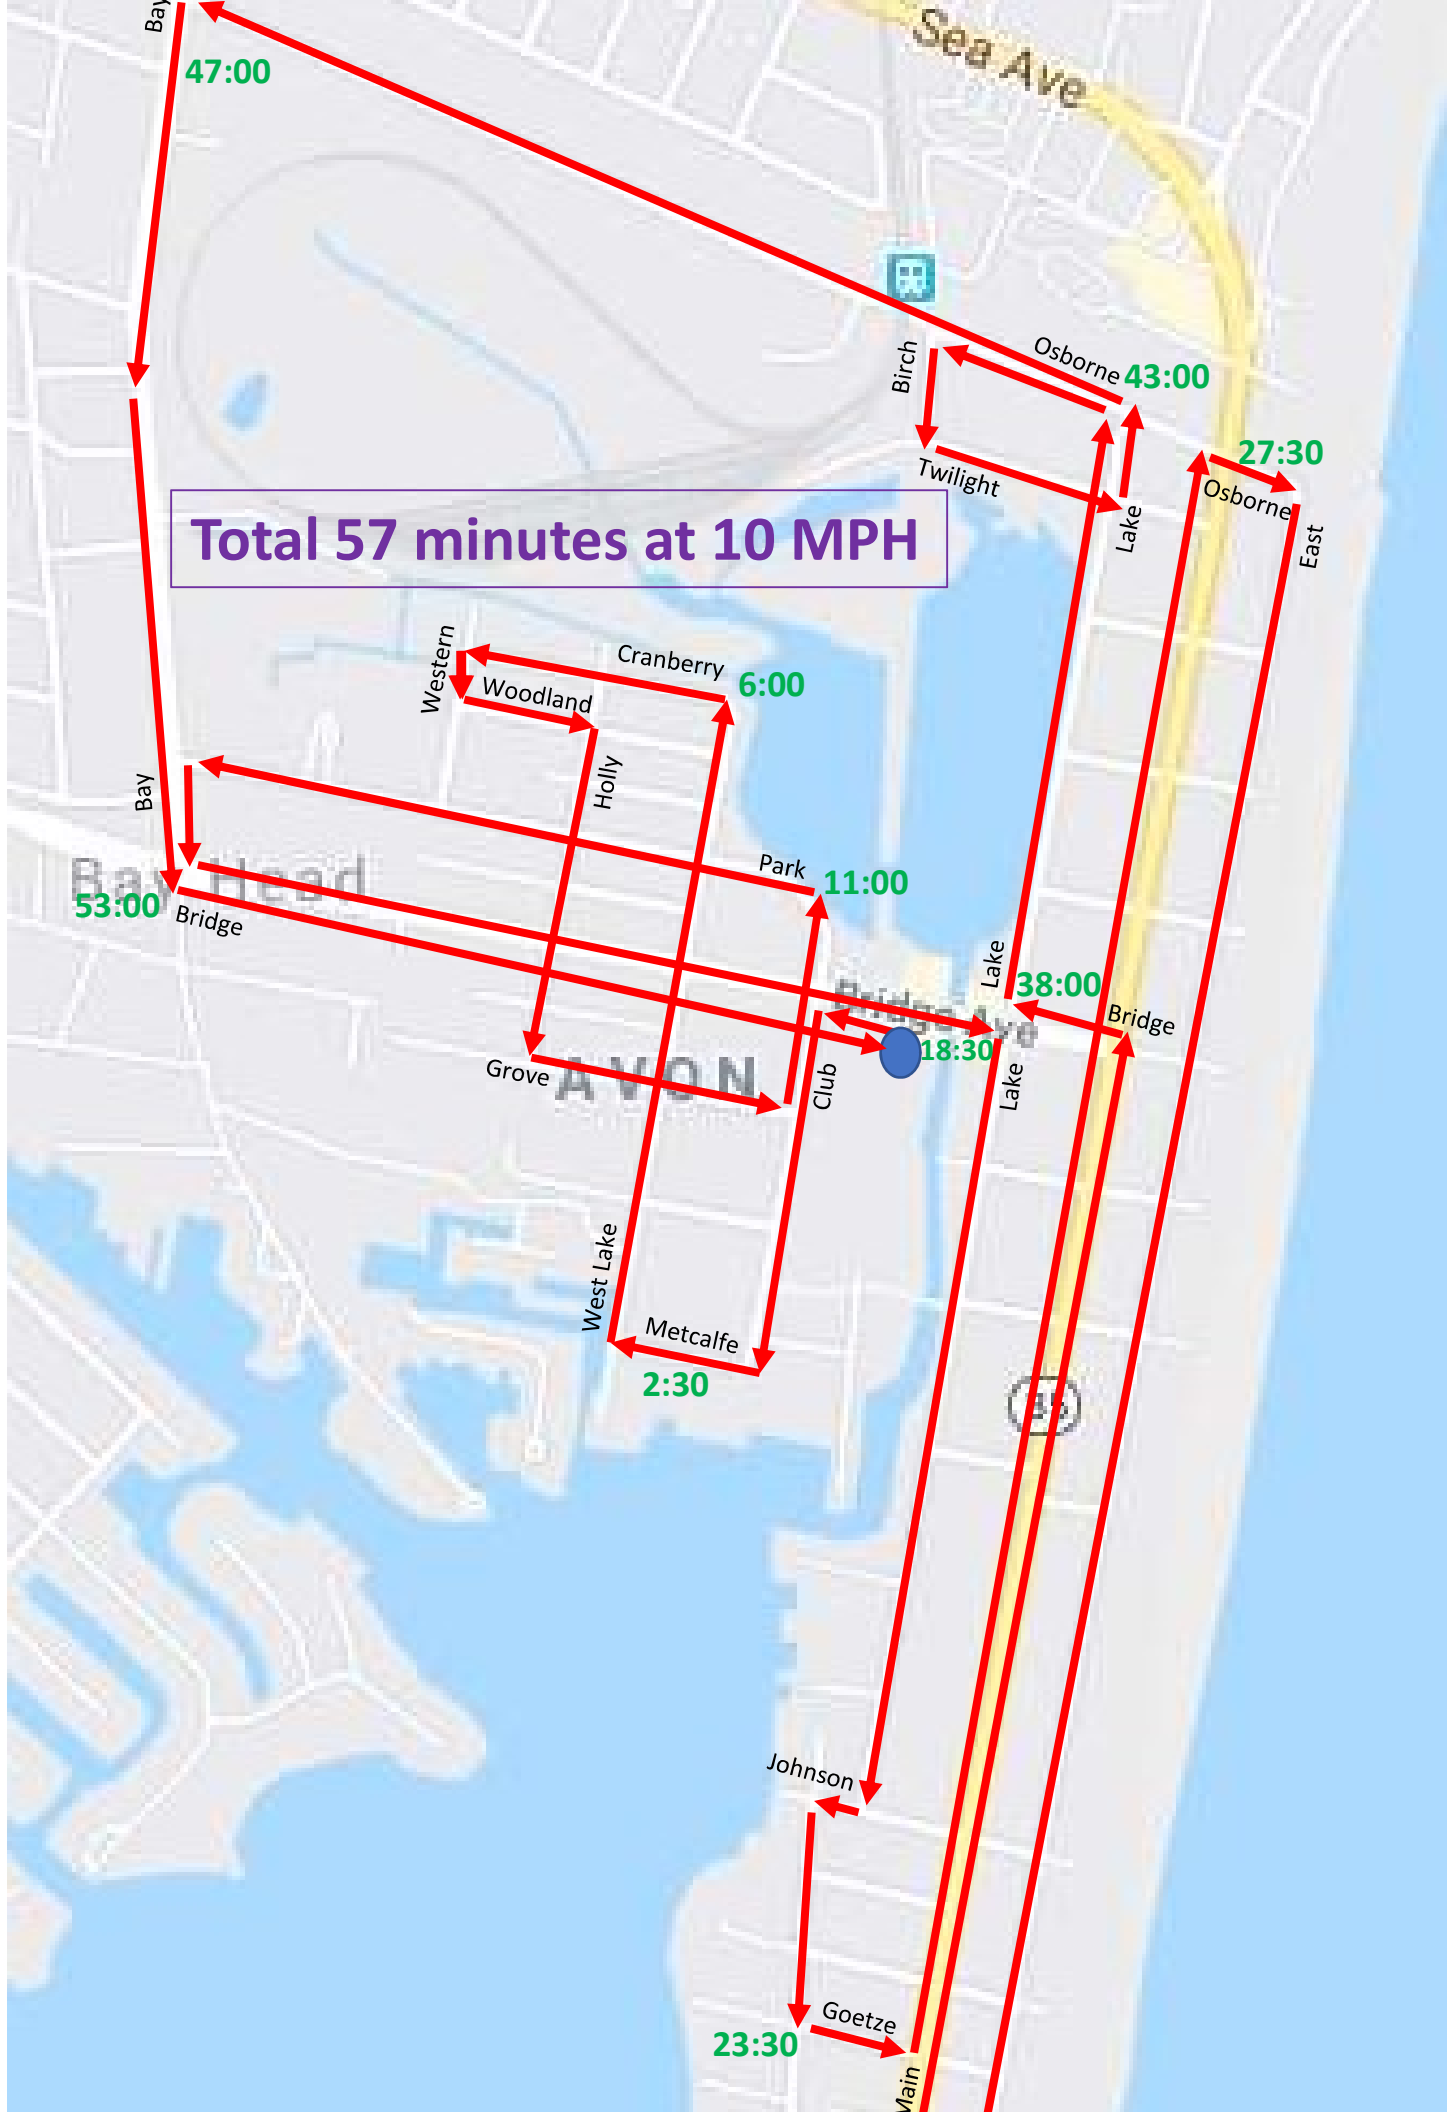

**Total 57 minutes at 10 MPH**

**Total 57 minutes at 10 MPH**

47:00

Osborne 43:00

27:30

6:00

11:00

38:00

18:30

2:30

Johnson

23:30

35:00

Bay

Bay

Bridge

Club

Lake

Bridge

Birch

Twilight

Lake

Osborne

East

Sea Ave

AVON

35

Johnson

Goetze

Main

Strickland