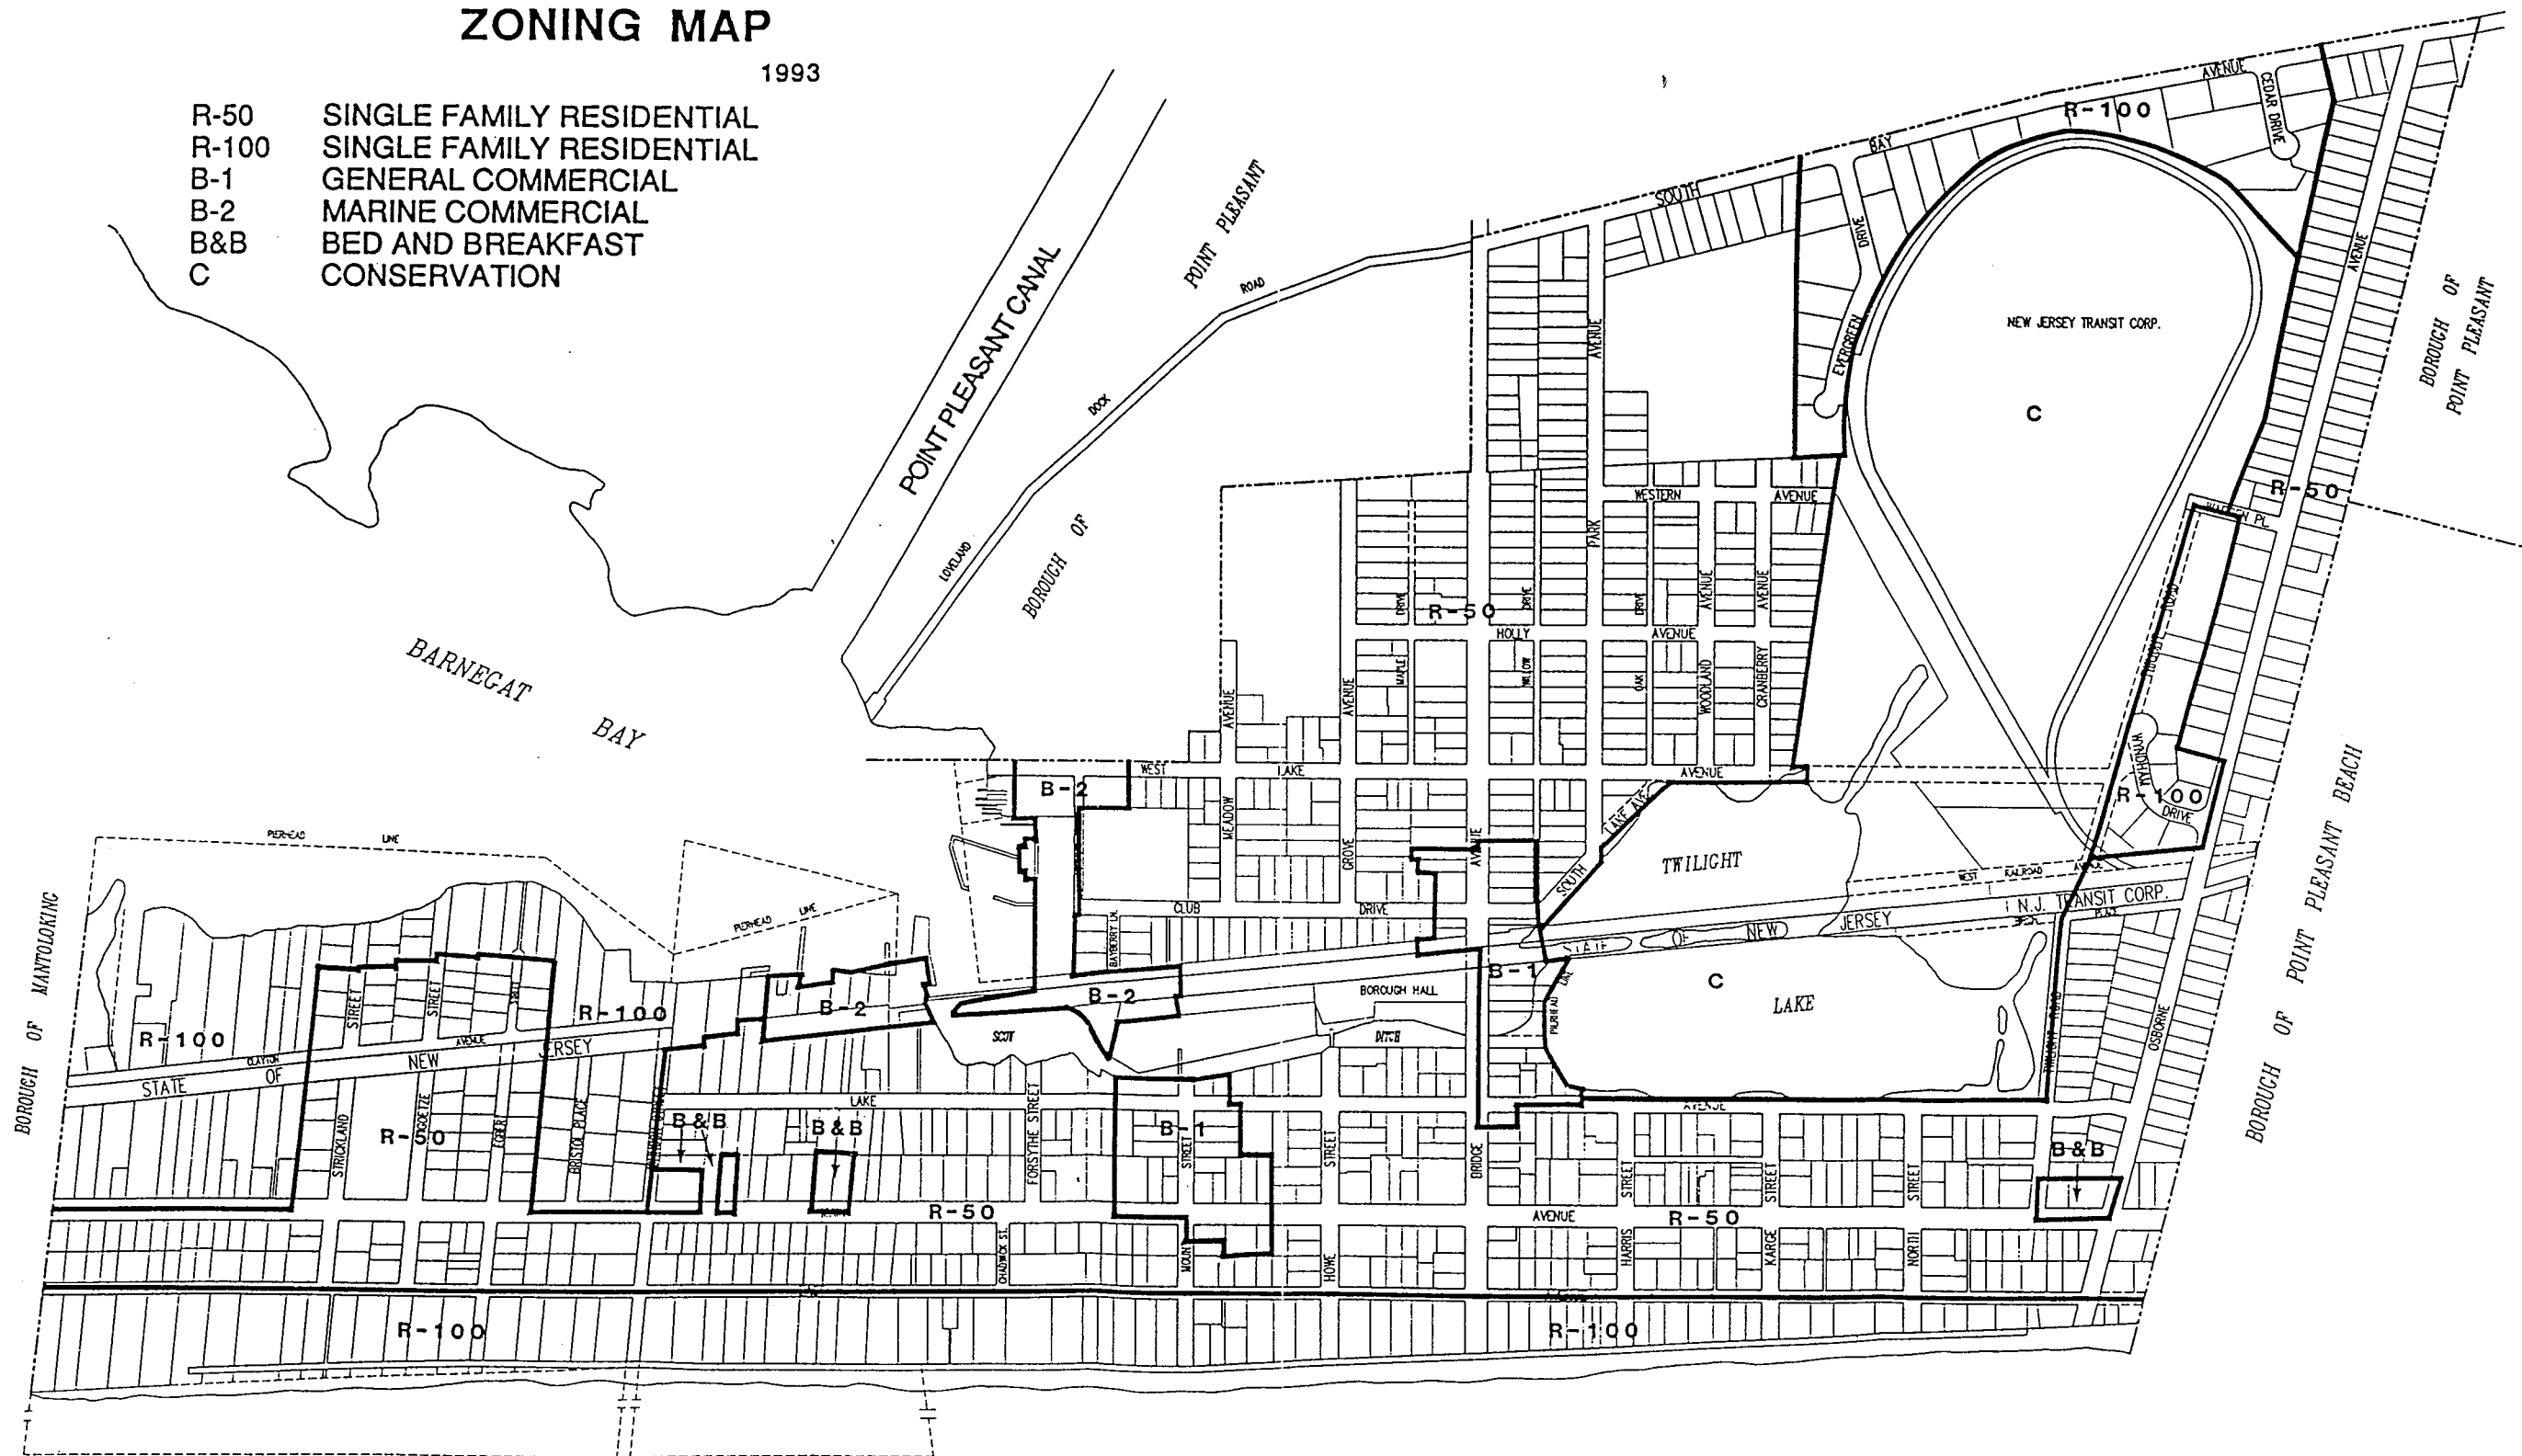

BOROUGH OF BAY HEAD

OCEAN COUNTY, NEW JERSEY

ZONING MAP

1993

- R-50 SINGLE FAMILY RESIDENTIAL
- R-100 SINGLE FAMILY RESIDENTIAL
- B-1 GENERAL COMMERCIAL
- B-2 MARINE COMMERCIAL
- B&B BED AND BREAKFAST
- C CONSERVATION

ATLANTIC OCEAN